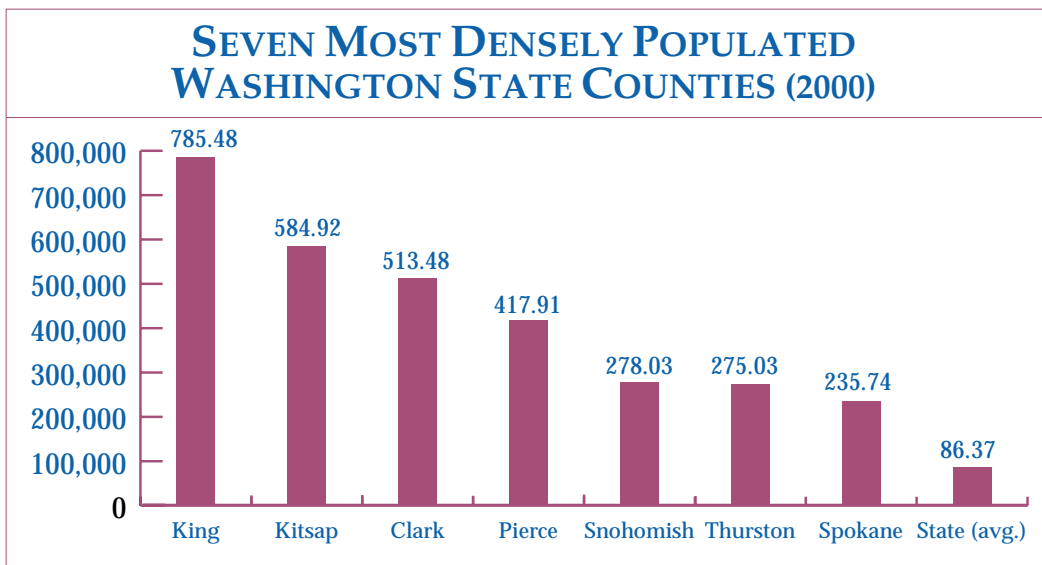

Kitsap County Population Density is 2nd Highest out of 39 Counties in the State:

Although the general appearance of Kitsap County seems “rural” due to the vistas of water, mountains and trees, it is, in fact, the second most dense county in the state of Washington, second only to King County.