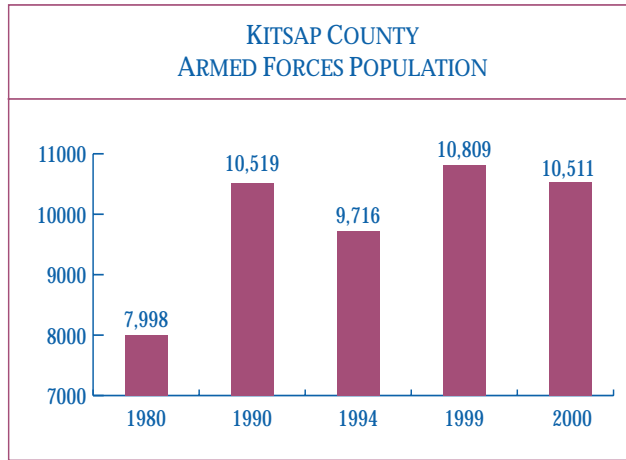

Older Population in Kitsap County Increased by 2.42% in 2000:

Kitsap population aged 65 and over has gradually increased since 1990. In 1990, 10.64% of the population in Kitsap County was aged 65 or over. At the end of 2000, the percentage of Kitsap's population that was 65 years and over had increased to 11.1%. This is less than the state average of 15%. And, it is interesting to note that five Washington state counties have populations where 20% or more are 65-years-old or older and 80% or less are under the age of 65. The one-year increase in this older population group for Kitsap county (1999 to 2000) was 2.42%.

Armed Forces Personnel in Kitsap County:

Although Armed Forces personnel population has been reduced in other parts of Washington State, Kitsap County has maintained a fairly steady military population.