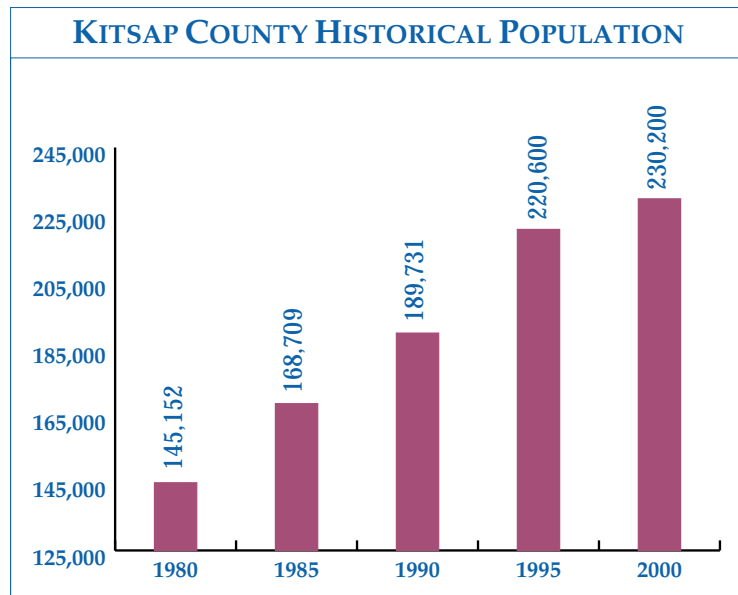

Kitsap County Population Gained 500 in 2000:

The slight (0.2%) population gain in Kitsap County was due to increases in Bainbridge Island, which experienced a 1.6% increase in population last year and Poulsbo, which experienced just under a 1% increase. All other areas of the county basically remained at the same population that they had in 1999.

Statistics gathered from the Washington State Office of Financial Management off their web site: www.ofm.wa.gov/, are summarized in the following charts and graphs.

KITSAP COUNTY POPULATION								
	1980	1990	1995	1996	1997	1998	1999	2000
KITSAP COUNTY	147,152	189,731	220,600	224,700	229,400	229,000	229,700	230,200
<i>Annual Growth Rate</i>	-	2.89%	2.38%	1.86%	2.09%	-0.17%	0.31%	0.22%
BREMERTON	36,208	38,142	39,610	38,370	38,600	37,260	36,260	36,160
<i>Annual Growth Rate</i>	-	0.53%	0.77%	-3.13%	0.60%	-3.47%	-2.68%	-0.30%
PORT ORCHARD	4,787	4,984	6,240	6,610	6,965	6,945	7,255	7,270
<i>Annual Growth Rate</i>	-	0.41%	5.81%	5.93%	5.37%	-0.29%	4.46%	0.21%
POULSBO	3,453	4,848	5,765	6,070	6,175	6,590	6,445	6,500
<i>Annual Growth Rate</i>	-	4.04%	3.00%	5.29%	1.73%	6.72%	-2.20%	0.85%
BAINBRIDGE ISLAND	2,196	3,081	17,910	18,530	18,920	19,080	19,840	20,150
<i>Annual Growth Rate</i>	-	4.03%	*	3.46%	2.10%	0.85%	3.98%	1.56%

**Incorporation of entire Island of Bainbridge Island (1991)*

Historical Population Trends:

Kitsap County ranks 15th out of 39 counties in the State as the fastest (percentage) growing from 1990-1999. Growth has been very rapid. Kitsap County's resident population grew from 101,732 in 1970 to 189,731 by 1990, an increase of 87%, representing 88,000 people. By comparison, the state population grew by 42.6% over the same period. In the last nine years (1990 to 1999), Kitsap County grew by 21%. The state population grew by 18% during the same period.